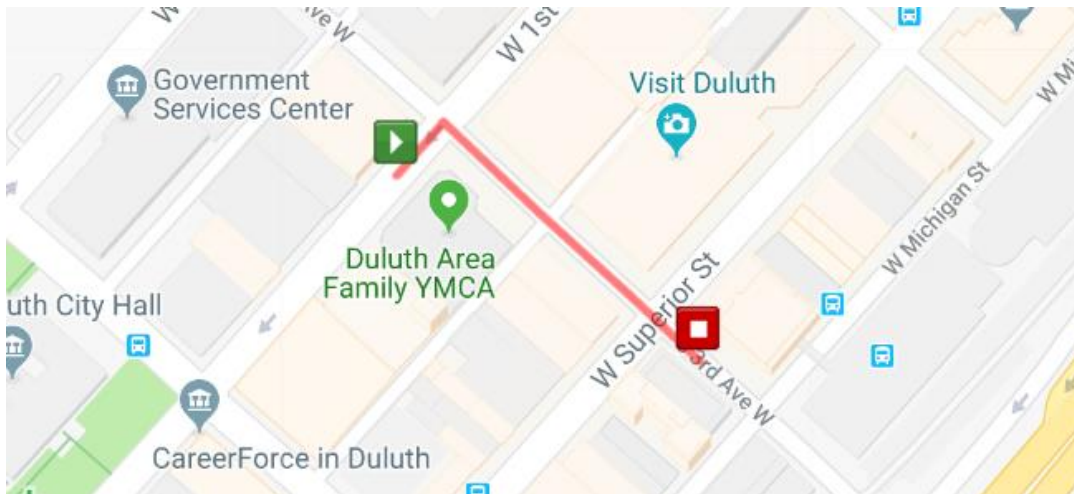

Important Information

- Space will be available 15 minutes prior to class start time.
- Bathrooms will be available for changing. There are no showers onsite.
- All members will sign-in on provided paper sign-in sheets and will get credit for visits for insurance reimbursement if applicable.
- Parking validation for the Holiday Inn ramp will be available. Please remember to bring your ticket with you.